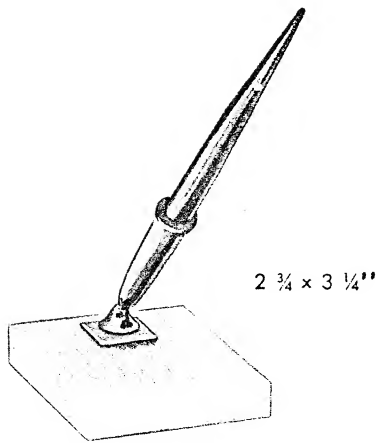

SHEAFFER'S NEW DESK SET LINE

The SHEAFFER'S desk sets, shown here and on the following twelve pages are available in materials as indicated and with the writing instruments, pens, pencils or ballpoints, as shown on page one.

2001M (Illustrated)
MEXICAN ONYX
With B121SKD White Dot Pen $20.00
With B5SKD pen, pencil or ballpoint 12.50

2001S
SPANISH ONYX
With B121SKD White Dot Pen $20.00
With B5SKD pen, pencil or ballpoint 12.50

2001J
JET CRYSTAL
With 121 SKD White Dot Pen $20.00
With 5SKD pen, pencil or ballpoint 12.50

2001I
ITALIAN MARBLE
With 121SKD White Doe Pen $20.00
With 5SKD pen, pencil or ballpoint 12.50